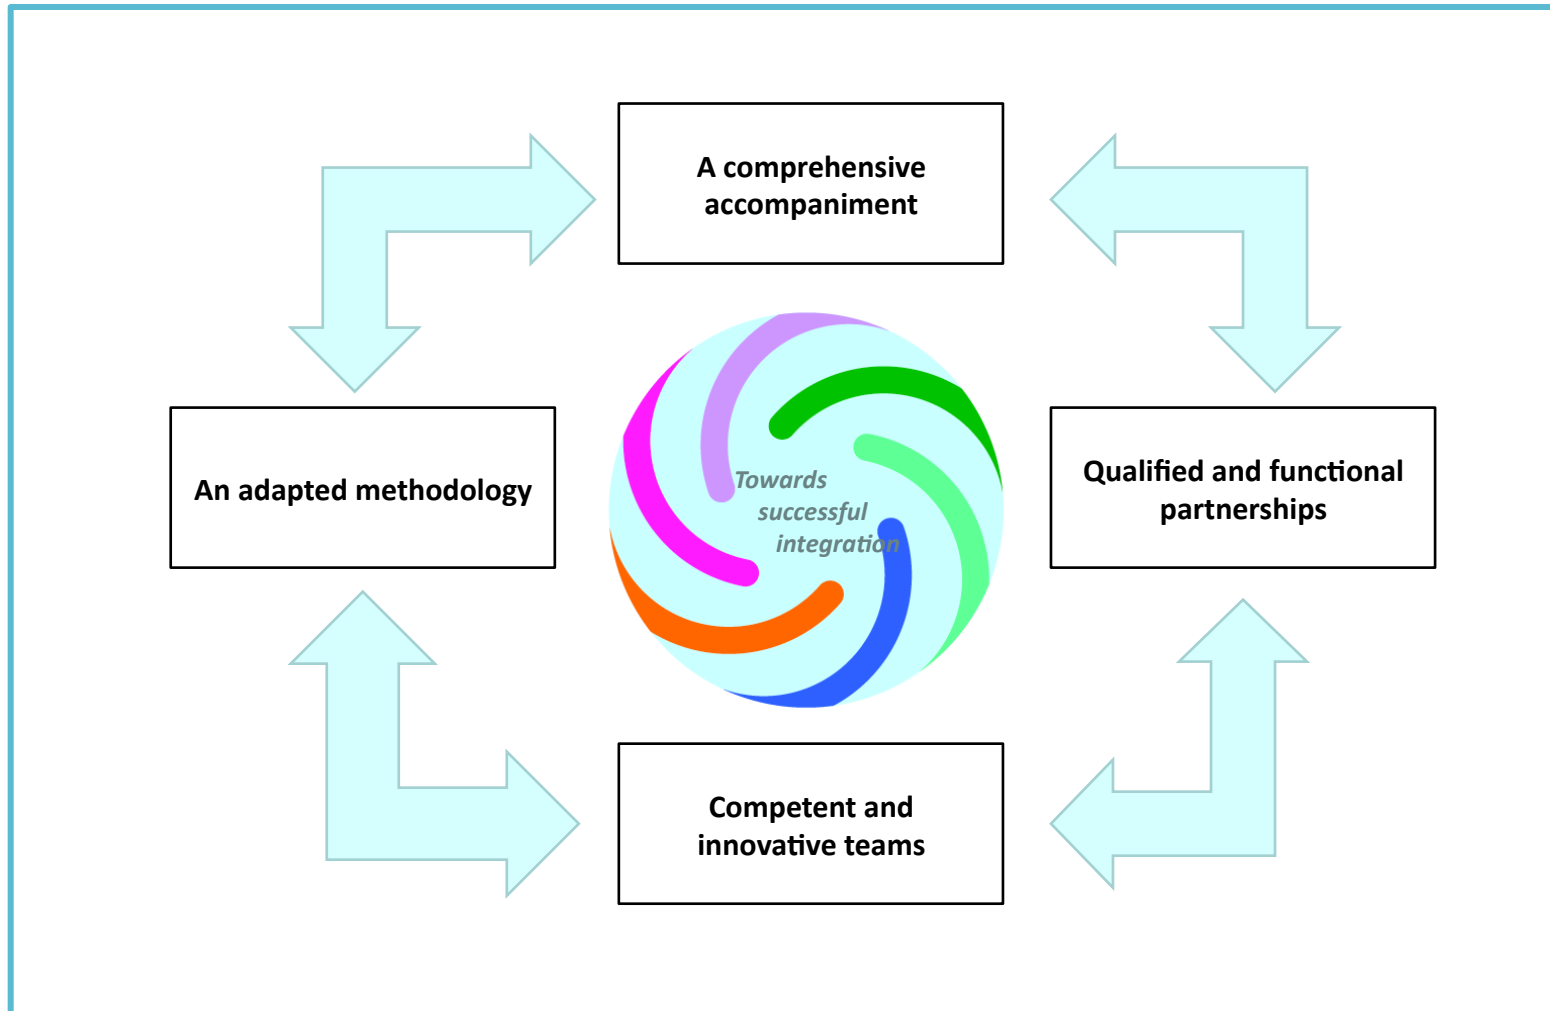

Profint

EUROPEAN PROFESSIONAL TEAMS
FOR SUCCESSFUL INTEGRATION
OF MIGRANTS AND REFUGEES

Welcome to the module

COMMUNICATION

Cofinancé par le
programme Erasmus+
de l'Union européenne

A transversal competence area

COMMUNICATION

Inform *the internal stakeholders* of the device

Inform your *potential and effective partners*

Inform *the territorial stakeholders of the integration of refugees and migrants*

Conceive an information *adapted to migrants and refugees* considered as potential beneficiaries of the device.